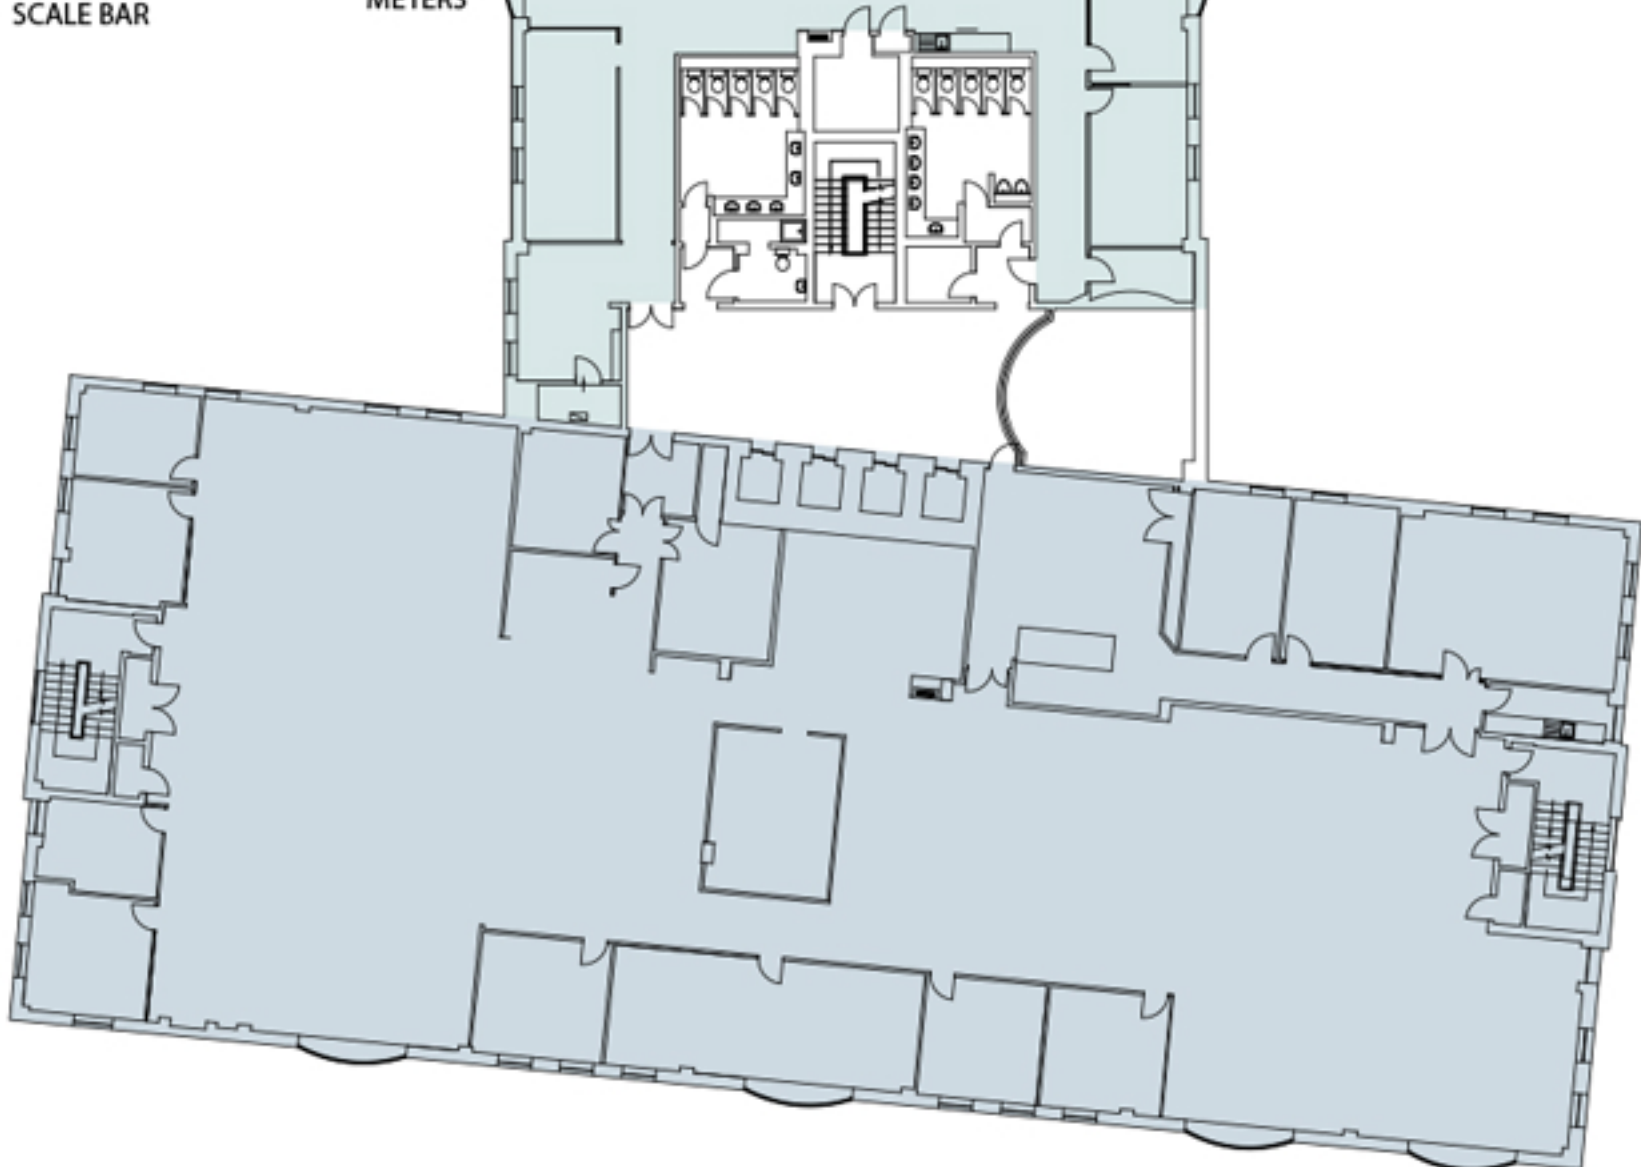

EAST WING

TYPICAL FLOOR PLAN

SCALE BAR

10 METERS

WEST WING